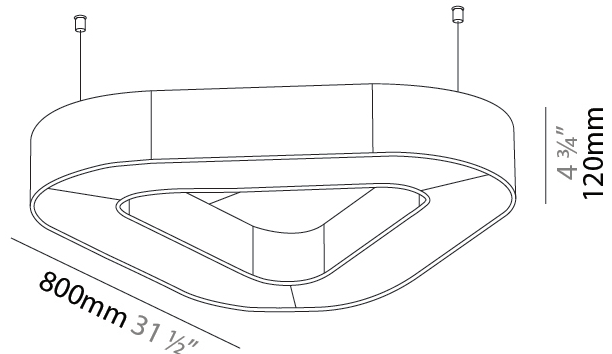

GENERAL

Series: Victory Acoustic
Partner: Prolicht
Division: Architectural
Installation: Suspension
Product Type: Acoustic
Mounting Location: Ceiling
Light Distribution: Direct

PHYSICAL

Shape: Round
Length (mm): 800
Length (in): 31 1/2
Width (mm): 752
Width (in): 29 5/8
Height (mm): 120
Height (in): 4 3/4

Diffuser: [PMMA - Opal / Micro-Prism](#)
Fixture Finish: [SSR / BKV / CWI / CRY / HAB / UFT / ITA / RUA / FTG / MYG / LOD / PUS / FRO / FUP / KIA / POP / BLS / SPG / MEY / GOH / CHC / COM / ABZ / JAG / OBR / MOS / ROR](#)

Acoustic Finish: [SFW / CYW / SEE / SYN / MTS / PMB / TTN / CYB / STO / DPE / BES / SHB / ARE / ANE / VRD / CRF](#)

Fixture Material: Aluminum
Primary Material: Acoustic
Cable Details: 2000mm / 78 3/4" or 6000mm / 236 1/4" Transparent Cable

ELECTRICAL

Lamp Type: LED (Zhaga Standard)
Input Wattage (W): 44.1
Total Output Wattage (W): 40
Dimming: [Non-Dimmable](#)
Driver Included: Yes
Driver Location: Integrated
Driver Type: Constant Current - Universal
Driver Class: Class 2
Input Voltage (V): 120 - 277

LED

Color Temperature (°K): [2700 / 3000 / 3500 / 4000](#)
Max. Delivered Lumen (lm): Max. 4433
Nominal Lumen (lm): Max. 6045
CRI: >90 CRI
Lamp Life (hrs): 50000

OPTICAL

RATINGS AND CERTIFICATIONS

Certified By: CSA Certified to UL and CSA Standards
IP rating: IP20