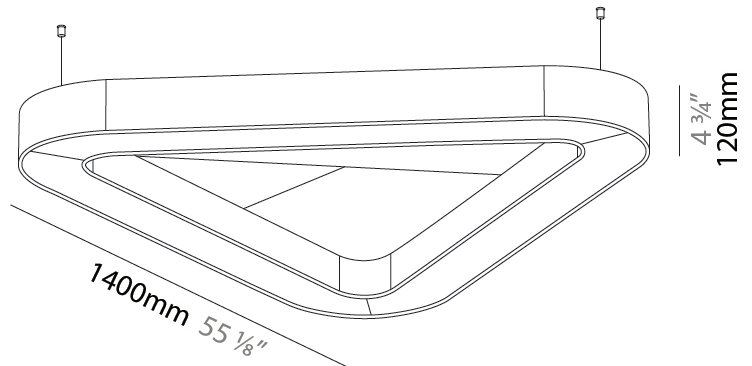

GENERAL

Series: Victory Acoustic
Partner: Prolicht
Division: Architectural
Installation: Suspension
Product Type: Acoustic
Mounting Location: Ceiling
Light Distribution: Direct

PHYSICAL

Shape: Round
Length (mm): 1400
Length (in): 55 1/8
Width (mm): 1271
Width (in): 50 1/16
Height (mm): 120
Height (in): 4 3/4

Diffuser: [PMMA - Opal / Micro-Prism](#)
Fixture Finish: [SSR / BKV / CWI / CRY / HAB / UFT / ITA / RUA / FTG / MYG / LOD / PUS / FRO / FUP / KIA / POP / BLS / SPG / MEY / GOH / CHC / COM / ABZ / JAG / OBR / MOS / ROR](#)

Acoustic Finish: [SFW / CYW / SEE / SYN / MTS / PMB / TTN / CYB / STO / DPE / BES / SHB / ARE / ANE / VRD / CRF](#)

Fixture Material: Aluminum
Primary Material: Acoustic
Cable Details: [2000mm / 78 3/4" or 6000mm / 236 1/4" Transparent Cable](#)

ELECTRICAL

Lamp Type: LED (Zhaga Standard)
Input Wattage (W): 58.7
Total Output Wattage (W): 53.7
Dimming: Non-Dimmable
Driver Included: Yes
Driver Location: Integrated
Driver Type: Constant Current - Universal
Driver Class: Class 2
Input Voltage (V): 120 - 277

LED

Color Temperature (°K): 2700 / 3000 / 3500 / 4000
Max. Delivered Lumen (lm): 4979 / 5153 / 6051 / 5239
Nominal Lumen (lm): 7660 / 7928 / 9309 / 8060
CRI: >90 CRI
Lamp Life (hrs): 50000

OPTICAL

RATINGS AND CERTIFICATIONS

Certified By: CSA Certified to UL and CSA Standards
IP rating: IP20