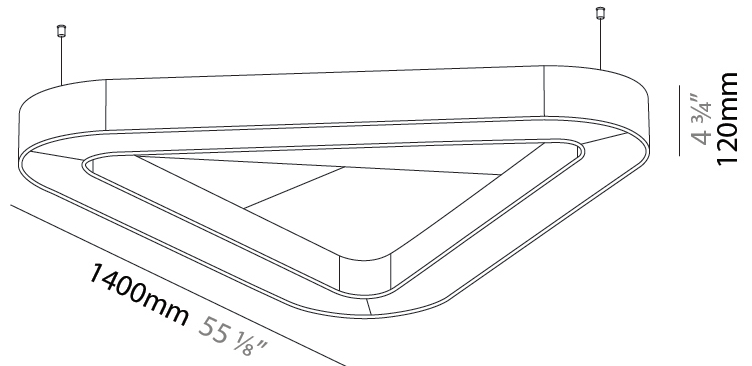

GENERAL

Series: Victory Acoustic
Partner: Prolicht
Division: Architectural
Installation: Suspension
Product Type: Acoustic
Mounting Location: Ceiling
Light Distribution: Direct / Indirect

PHYSICAL

Shape: Round
Length (mm): 1400
Length (in): 55 1/8
Width (mm): 1271
Width (in): 50 1/16
Height (mm): 120
Height (in): 4 3/4
Diffuser: PMMA - Opal / Micro-Prism
Fixture Finish: SSR / BKV / CWI / CRY / HAB / UFT / ITA / RUA / FTG / MYG / LOD / PUS / FRO / FUP / KIA / POP / BLS / SPG / MEY / GOH / CHC / COM / ABZ / JAG / OBR / MOS / ROR
Acoustic Finish: SFW / CYW / SEE / SYN / MTS / PMB / TTN / CYB / STO / DPE / BES / SHB / ARE / ANE / VRD / CRF
Fixture Material: Aluminum
Primary Material: Acoustic
Cable Details: 2000mm / 78 3/4" or 6000mm / 236 1/4" Transparent Cable

ELECTRICAL

Lamp Type: LED (Zhaga Standard)
Input Wattage (W): 88.1
Total Output Wattage (W): 80
Dimming: Non-Dimmable
Driver Included: Yes
Driver Location: Integrated
Driver Type: Constant Current - Universal
Driver Class: Class 2
Input Voltage (V): 120 - 277

LED

Color Temperature (°K): 2700 / 3000 / 3500 / 4000
Max. Delivered Lumen (lm): Max. 8866
Nominal Lumen (lm): Max. 12090
CRI: >90 CRI
Lamp Life (hrs): 50000

OPTICAL

RATINGS AND CERTIFICATIONS

Certified By: CSA Certified to UL and CSA Standards
IP rating: IP20