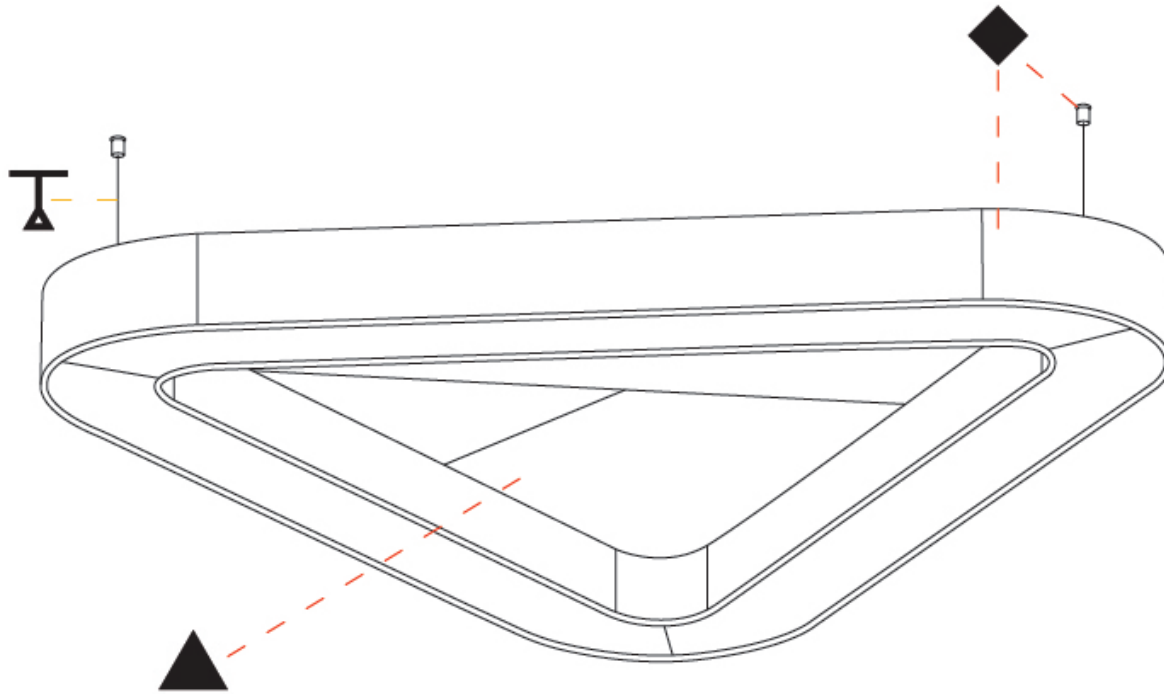

VICTORY ACOUSTIC SUSPENSION

A300743-

PROJECT
TYPE
SPECIFIER
QUANTITY
DATE

A