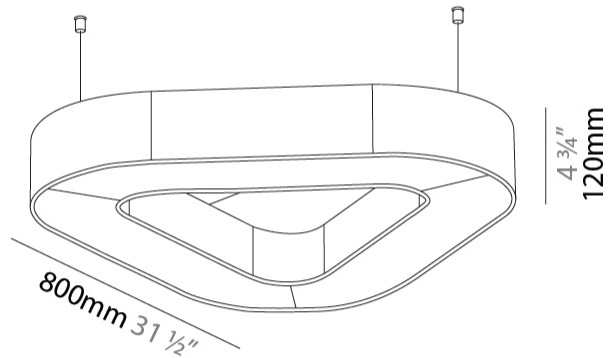

GENERAL

Series: Victory Acoustic
Partner: Prolicht
Division: Architectural
Installation: Suspension
Product Type: Acoustic
Mounting Location: Ceiling
Light Distribution: Direct

PHYSICAL

Shape: Round
Length (mm): 800
Length (in): 31 1/2
Width (mm): 752
Width (in): 29 5/8
Height (mm): 120
Height (in): 4 3/4

Diffuser: [PMMA - Opal / Micro-Prism](#)
Fixture Finish: [SSR / BKV / CWI / CRY / HAB / UFT / ITA / RUA / FTG / MYG / LOD / PUS / FRO / FUP / KIA / POP / BLS / SPG / MEY / GOH / CHC / COM / ABZ / JAG / OBR / MOS / ROR](#)

Acoustic Finish: [SFW / CYW / SEE / SYN / MTS / PMB / TTN / CYB / STO / DPE / BES / SHB / ARE / ANE / VRD / CRF](#)

Fixture Material: Aluminum
Primary Material: Acoustic
Cable Details: 2000mm / 78 3/4" or 6000mm / 236 1/4" Transparent Cable

ELECTRICAL

Lamp Type: LED (Zhaga Standard)
Input Wattage (W): 29.4
Total Output Wattage (W): 26.3
Dimming: [Non-Dimmable](#)
Driver Included: Yes
Driver Location: Integrated
Driver Type: Constant Current - Universal
Driver Class: Class 2
Input Voltage (V): 120 - 277

LED

Color Temperature (°K): [2700 / 3000 / 3500 / 4000](#)
Max. Delivered Lumen (lm): [2489 / 2577 / 3025 / 2640](#)
Nominal Lumen (lm): [3830 / 3964 / 4655 / 4030](#)
CRI: >90 CRI
Lamp Life (hrs): 50000

OPTICAL

RATINGS AND CERTIFICATIONS

Certified By: CSA Certified to UL and CSA Standards
IP rating: IP20