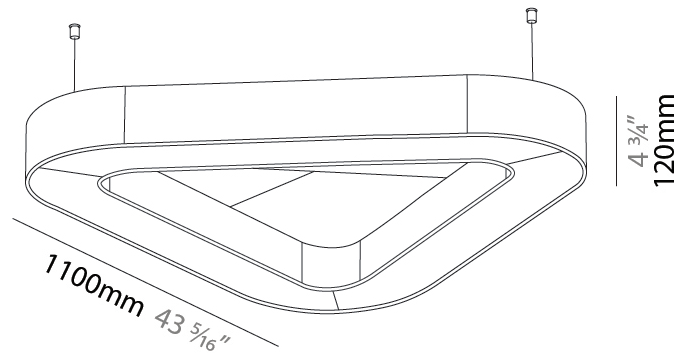

GENERAL

Series: Victory Acoustic
Partner: Prolicht
Division: Architectural
Installation: Suspension
Product Type: Acoustic
Mounting Location: Ceiling
Light Distribution: Direct

PHYSICAL

Shape: Round
Length (mm): 1100
Length (in): 43 ⁵/₁₆
Width (mm): 1012
Width (in): 39 ¹³/₁₆
Height (mm): 120
Height (in): 4 ³/₄

Diffuser: [PMMA - Opal / Micro-Prism](#)
Fixture Finish: [SSR / BKV / CWI / CRY / HAB / UFT / ITA / RUA / FTG / MYG / LOD / PUS / FRO / FUP / KIA / POP / BLS / SPG / MEY / GOH / CHC / COM / ABZ / JAG / OBR / MOS / ROR](#)

Acoustic Finish: [SFW / CYW / SEE / SYN / MTS / PMB / TTN / CYB / STO / DPE / BES / SHB / ARE / ANE / VRD / CRF](#)

Fixture Material: Aluminum
Primary Material: Acoustic
Cable Details: [2000mm / 78 3/4" or 6000mm / 236 1/4" Transparent Cable](#)

ELECTRICAL

Lamp Type: LED (Zhaga Standard)
Input Wattage (W): 44.1
Total Output Wattage (W): 40
Dimming: Non-Dimmable
Driver Included: Yes
Driver Location: Integrated
Driver Type: Constant Current - Universal
Driver Class: Class 2
Input Voltage (V): 120 - 277

LED

Color Temperature (°K): 2700 / 3000 / 3500 / 4000
Max. Delivered Lumen (lm): 3734 / 3865 / 4538 / 3929
Nominal Lumen (lm): 5745 / 5946 / 6982 / 6045
CRI: >90 CRI
Lamp Life (hrs): 50000

OPTICAL

RATINGS AND CERTIFICATIONS

Certified By: CSA Certified to UL and CSA Standards
IP rating: IP20