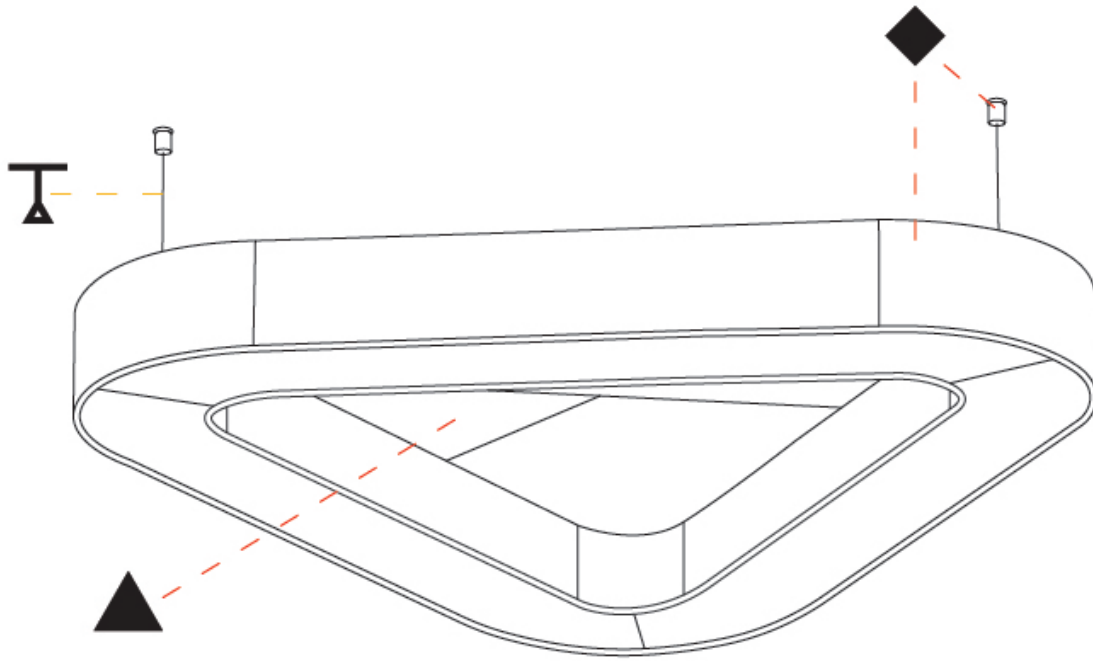

VICTORY ACOUSTIC SUSPENSION

A300745-

PROJECT	_____
TYPE	_____
SPECIFIER	_____
QUANTITY	_____
DATE	_____

A