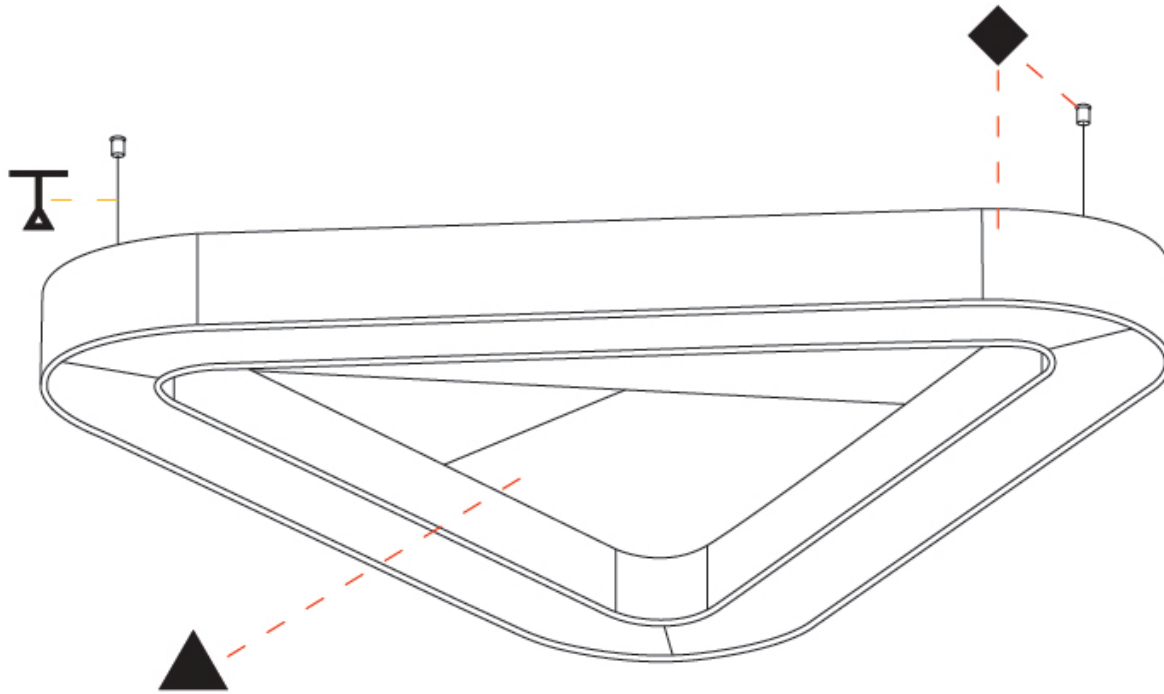

VICTORY ACOUSTIC SUSPENSION

A300746-

PROJECT	_____
TYPE	_____
SPECIFIER	_____
QUANTITY	_____
DATE	_____

A