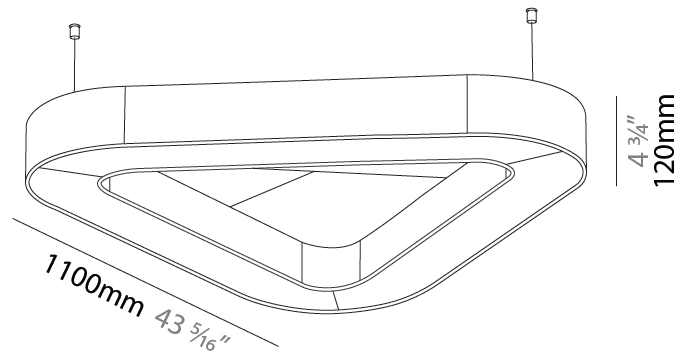

GENERAL

Series: Victory Acoustic
Partner: Prolicht
Division: Architectural
Installation: Suspension
Product Type: Acoustic
Mounting Location: Ceiling
Light Distribution: Direct / Indirect

PHYSICAL

Shape: Round
Length (mm): 1100
Length (in): 43 ⁵/₁₆
Width (mm): 1012
Width (in): 39 ¹³/₁₆
Height (mm): 120
Height (in): 4 ³/₄
Diffuser: PMMA - Opal / Micro-Prism
Fixture Finish: SSR / BKV / CWI / CRY / HAB / UFT / ITA / RUA / FTG / MYG / LOD / PUS / FRO / FUP / KIA / POP / BLS / SPG / MEY / GOH / CHC / COM / ABZ / JAG / OBR / MOS / ROR
Acoustic Finish: SFW / CYW / SEE / SYN / MTS / PMB / TTN / CYB / STO / DPE / BES / SHB / ARE / ANE / VRD / CRF
Fixture Material: Aluminum
Primary Material: Acoustic
Cable Details: 2000mm / 78 3/4" or 6000mm / 236 1/4" Transparent Cable

ELECTRICAL

Lamp Type: LED (Zhaga Standard)
Input Wattage (W): 73.4
Total Output Wattage (W): 66.3
Dimming: Non-Dimmable
Driver Included: Yes
Driver Location: Integrated
Driver Type: Constant Current - Universal
Driver Class: Class 2
Input Voltage (V): 120 - 277

LED

Color Temperature (°K): 2700 / 3000 / 3500 / 4000
Max. Delivered Lumen (lm): 3734 / 3865 / 4538 / 3929
Nominal Lumen (lm): 5745 / 5946 / 6982 / 6045
CRI: >90 CRI
Lamp Life (hrs): 50000

OPTICAL

RATINGS AND CERTIFICATIONS

Certified By: CSA Certified to UL and CSA Standards
IP rating: IP20